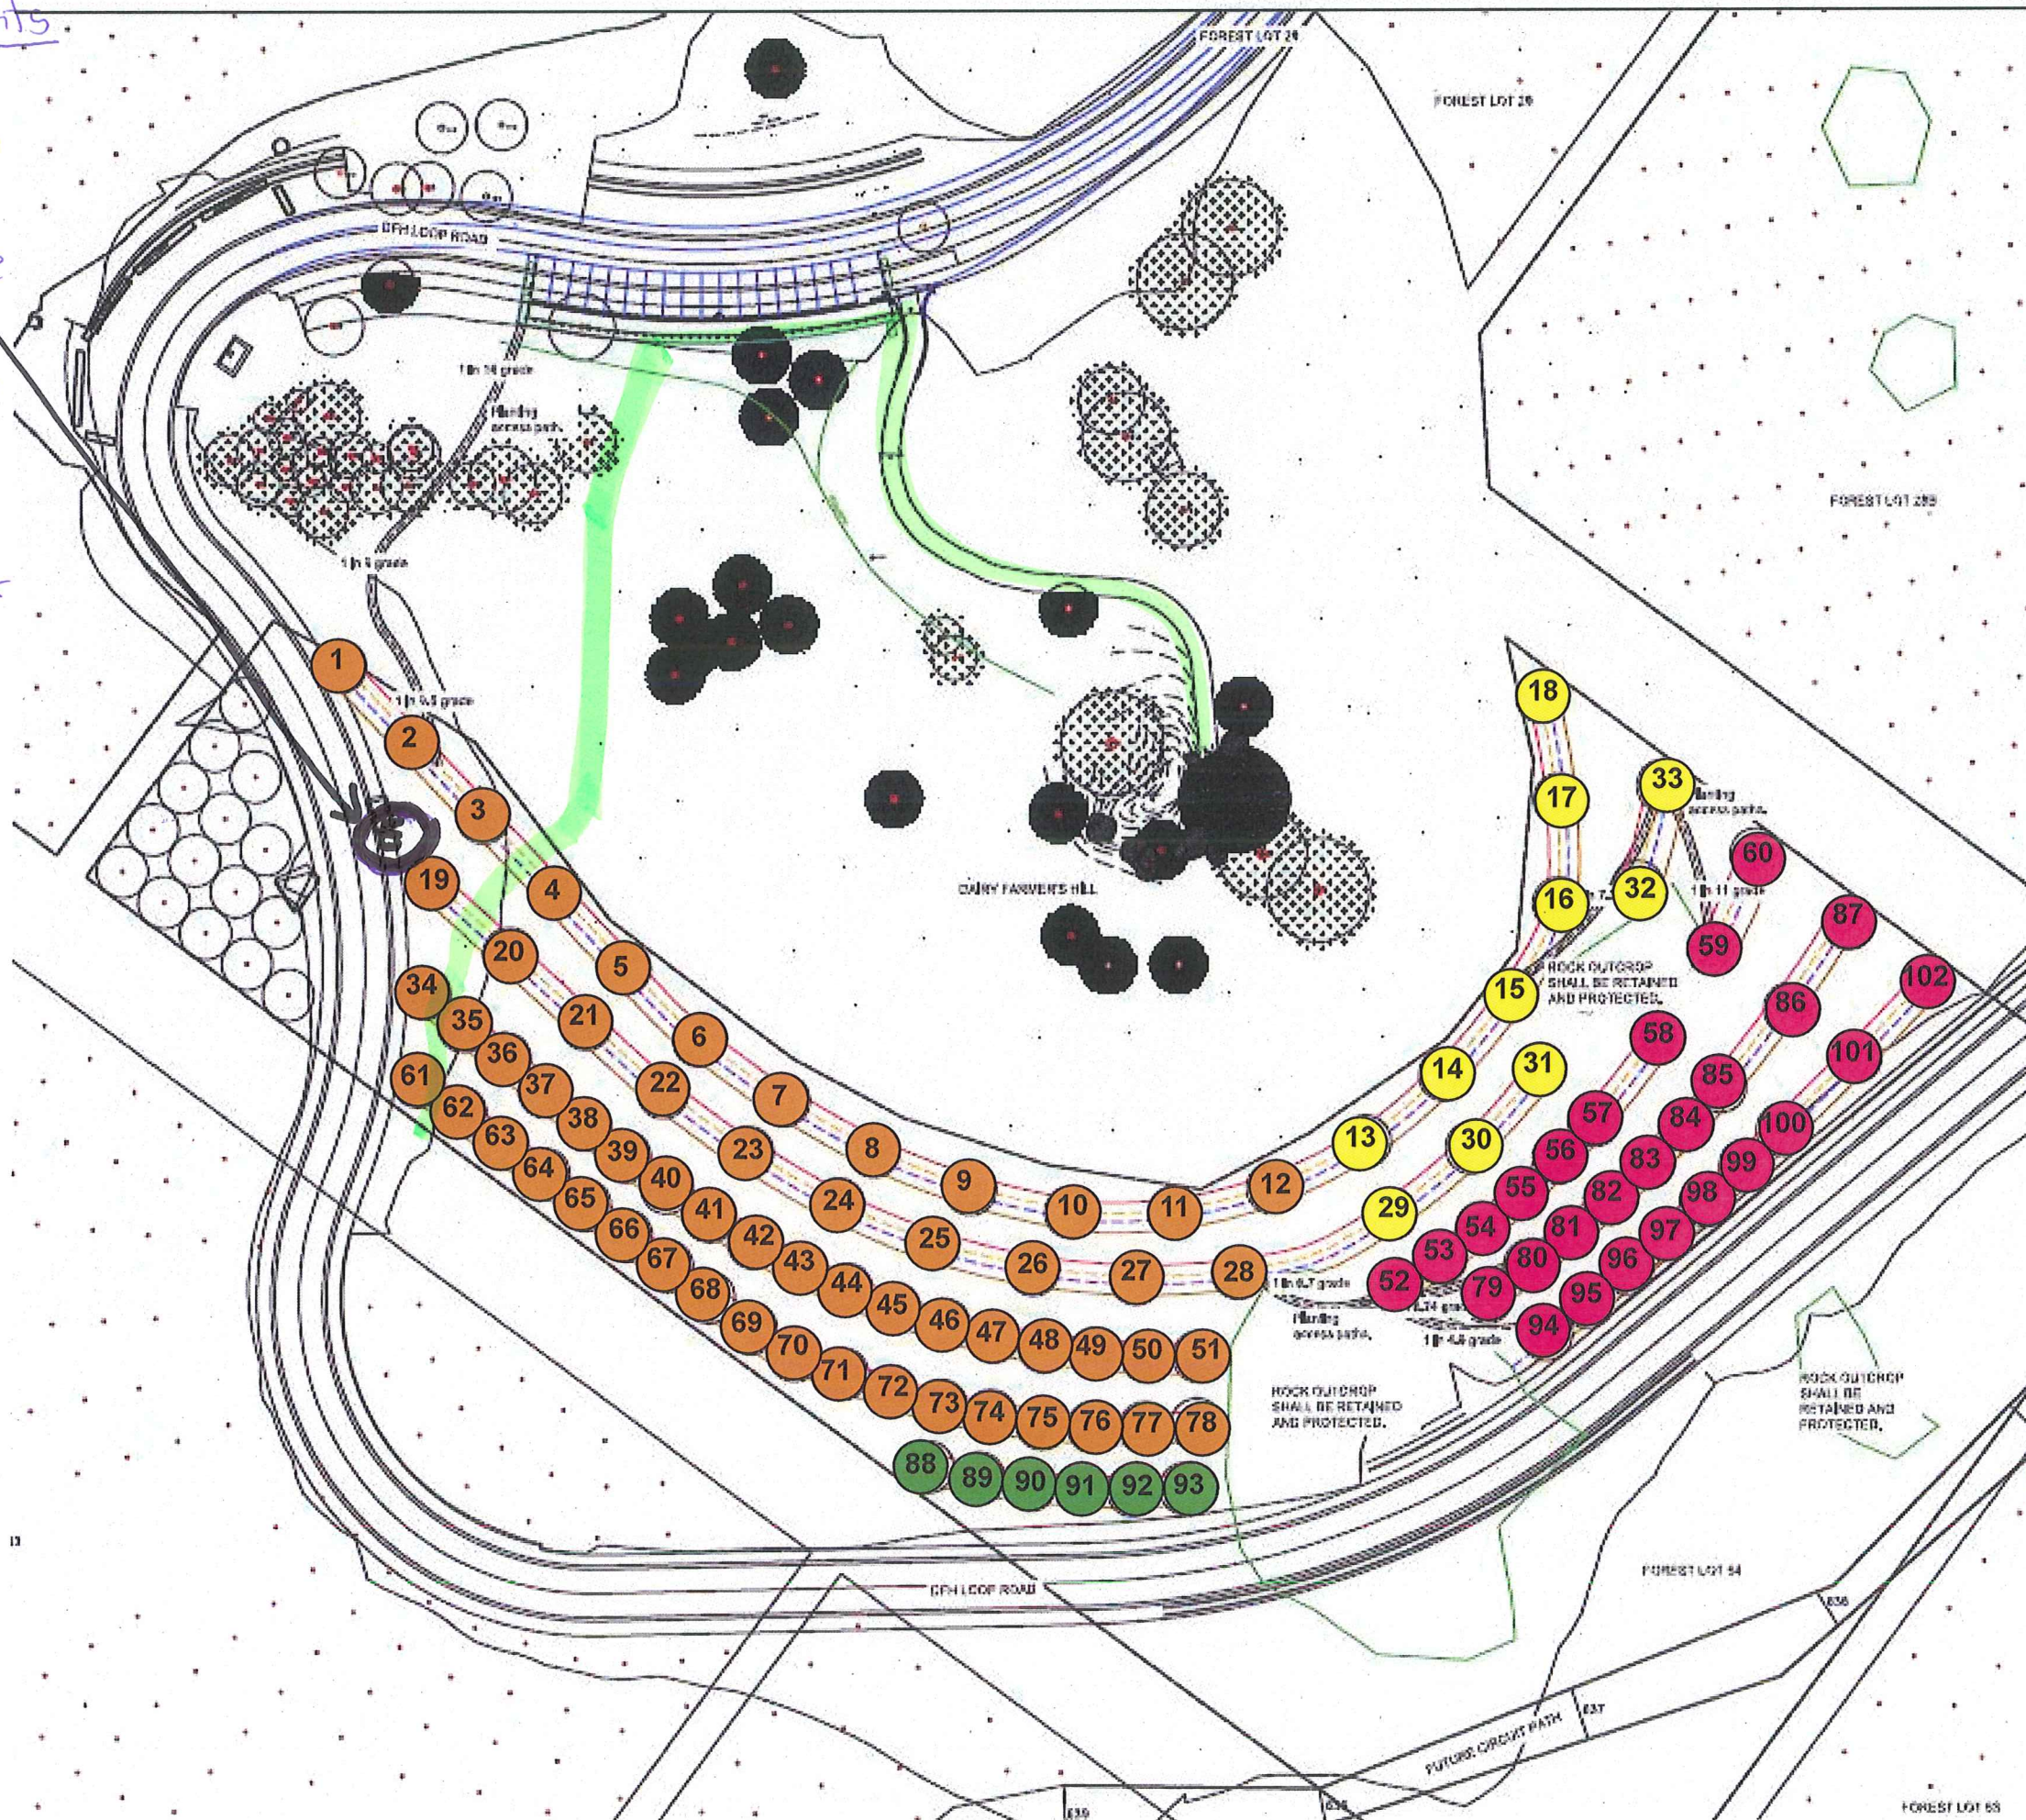

RSL Pinus brutia Tree Planting - 12 November 2010

Changes + Adjustments

(E) There was an extra tree on this row before tree 19. This extra was planted by Sibel Myderisoglu representing the Turkish Ambassador

Temp Pathway